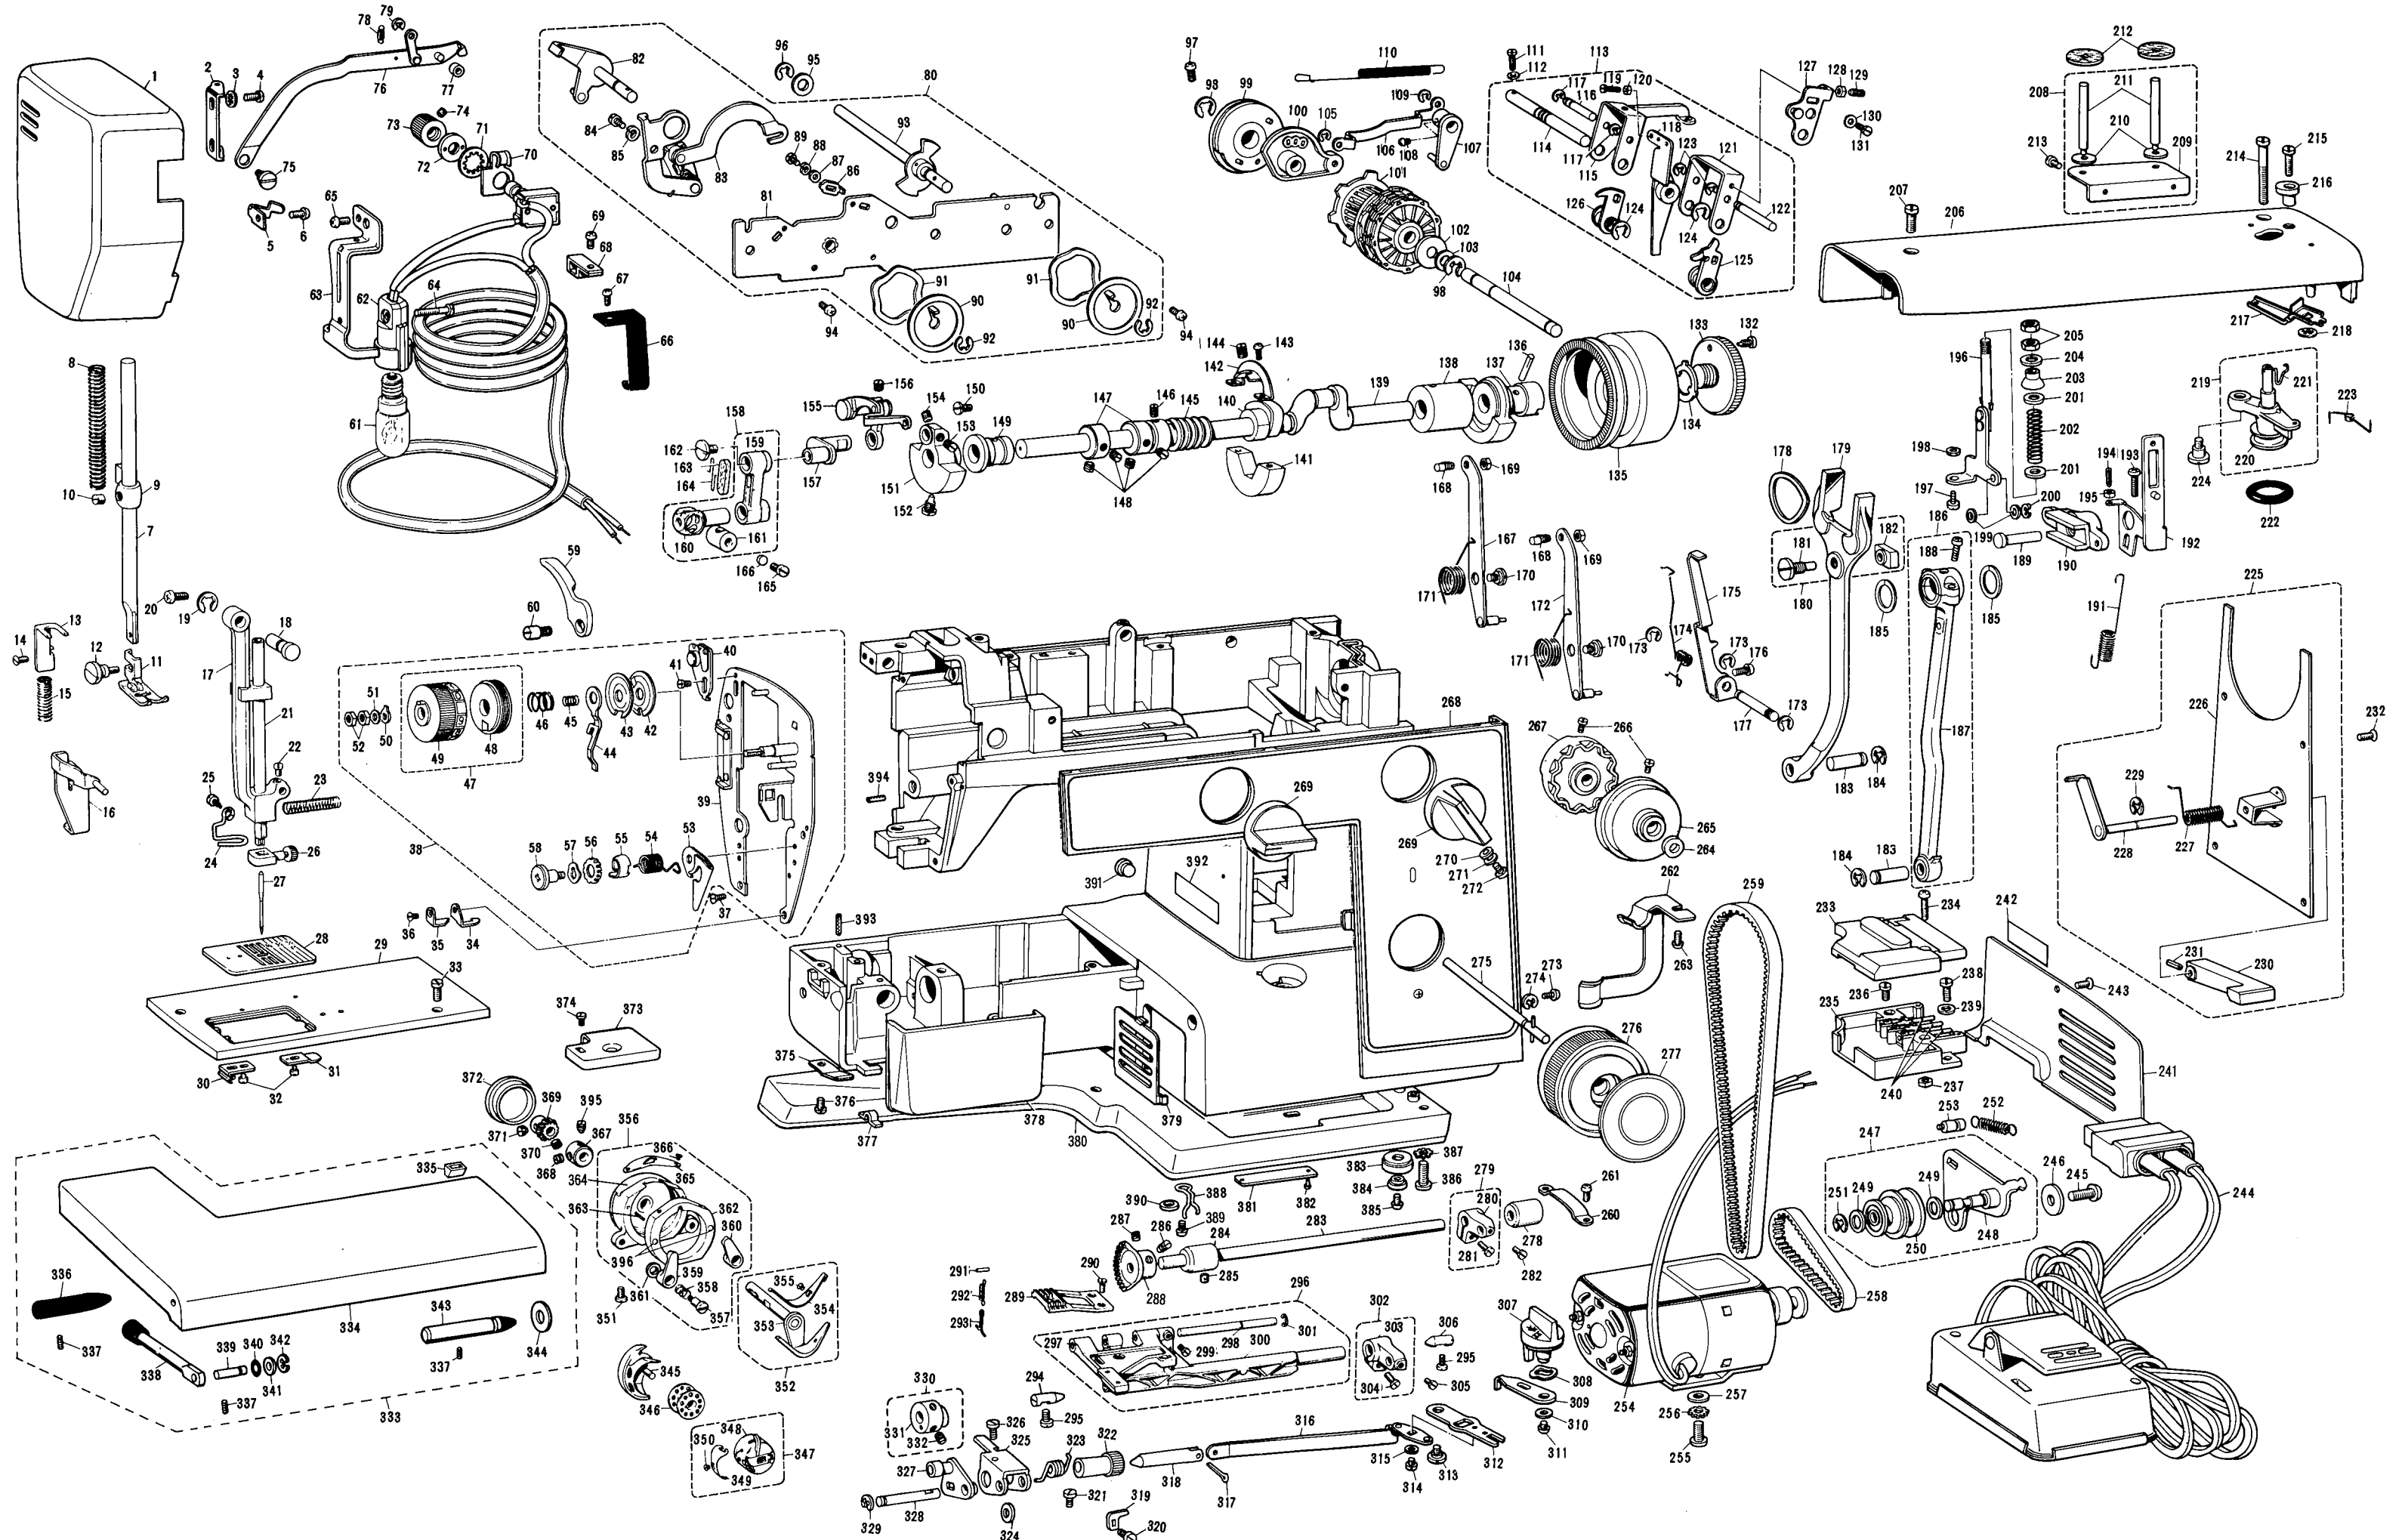

REF. NO.	PARTS NO.	PARTS NAME	REF. NO.	PARTS NO.	PARTS NAME
317	045161260	Cutter pin	357	128477001	Stud screw
318	121013000	Drop feed adjusting shaft	358	128476001	Spring
319	121015001	Stopper	359	122250001	Set lever, L
320	002670612	Screw	360	122249001	Set lever, R
321	120990001	Screw	361	122977001	Washer
322	139060001	Guide ring	362	128471001	Shuttle race ring
323	128457001	Washer	363	102927000	Pin
324	139062001	Spring	364	128469001	Shuttle race body
325	139059001	Vertical feed lever	365	128473001	Shuttle race top spring
326	121007001	Screw	366	125514001	Screw
327	121001001	Vertical feed arm assembly	367	139096001	Collar
328	139061001	Vertical feed shaft	368	013680412	Screw
329	048050342	Stop ring	369	121024001	Shuttle driver shaft bevel gear
330	124639001	Vertical feed cam assembly	370	101706001	Screw
331	124640000	Vertical feed cam	371	118804001	Screw
332	100251001	Screw	372	116577001	Cover
333	128418002	Accessory table assembly	373	139100001	Bevel gear cover
334	128419002	Accessory table	374	002670612	Screw
335	124426001	Rubber cushion	375	123768001	Hinged door spring
336	128423001	Guide pin, B	376	100242003	Screw
337	013679412	Screw	377	128416001	Hinge plate
338	128424001	Accessory table stand	378	125985003	Hinged door
339	128427001	Hinge pin	379	124608003	Cleaning cover
340	125775001	Spring washer	380	128417002	Base plate
341	025050132	Washer	381	122995001	Machine number plate
342	048040342	Stop ring	382	116231001	Pin
343	128420001	Guide pin, A	383	124688001	Rubber cushion for base plate
344	128428001	Washer	384	122110001	Washer
345	104354003	Shuttle hook	385	002660503	Screw
346	128478001	Bobbin	386	000711212	Screw
347	125980002	Bobbin case assembly	387	124242001	Washer
348	125918002	Bobbin case	388	128429001	Spring
349	125921001	Tension spring	389	009680612	Screw
350	100116001	Screw	390	025680232	Washer
351	121007001	Screw	391	124657001	Cap
352	139093001	Shuttle driver assembly	392		VX Model mark
353	139094001	Shuttle driver	393	047250850	Spring pin
354	122429001	Shuttle driver spring	394	123513000	Spring pin
355	121632001	Screw	395	013689412	Screw
356	139097001	Shuttle race assembly	396	128472001	Pin

MODEL VX540 and VX560