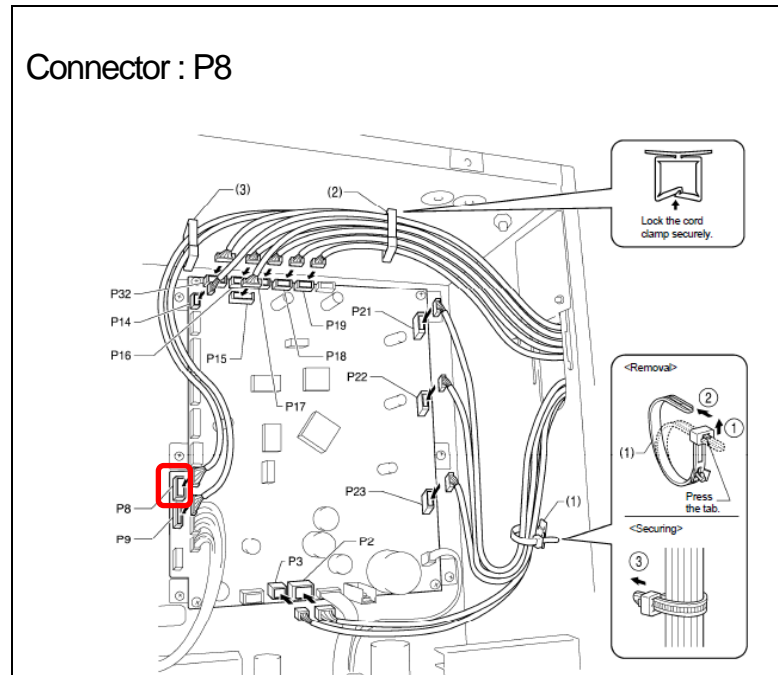

■ No. 2014-T003

■ Date: 2014/1

Model : BAS-311H, KE-430FX/430FS, BE-438F/FX

Title : Parts Book Correction(Thread Breakage Detector Set)

There was a wrong parts code in the parts book of BAS-311H as following.

*For Europe

■ No. 2014-T003

< 2/2 >

• BAS-311H

• KE-430F/FX/FS

• BE-438F/FX

*Please see the instruction manual of thread breakage detector set for detail.