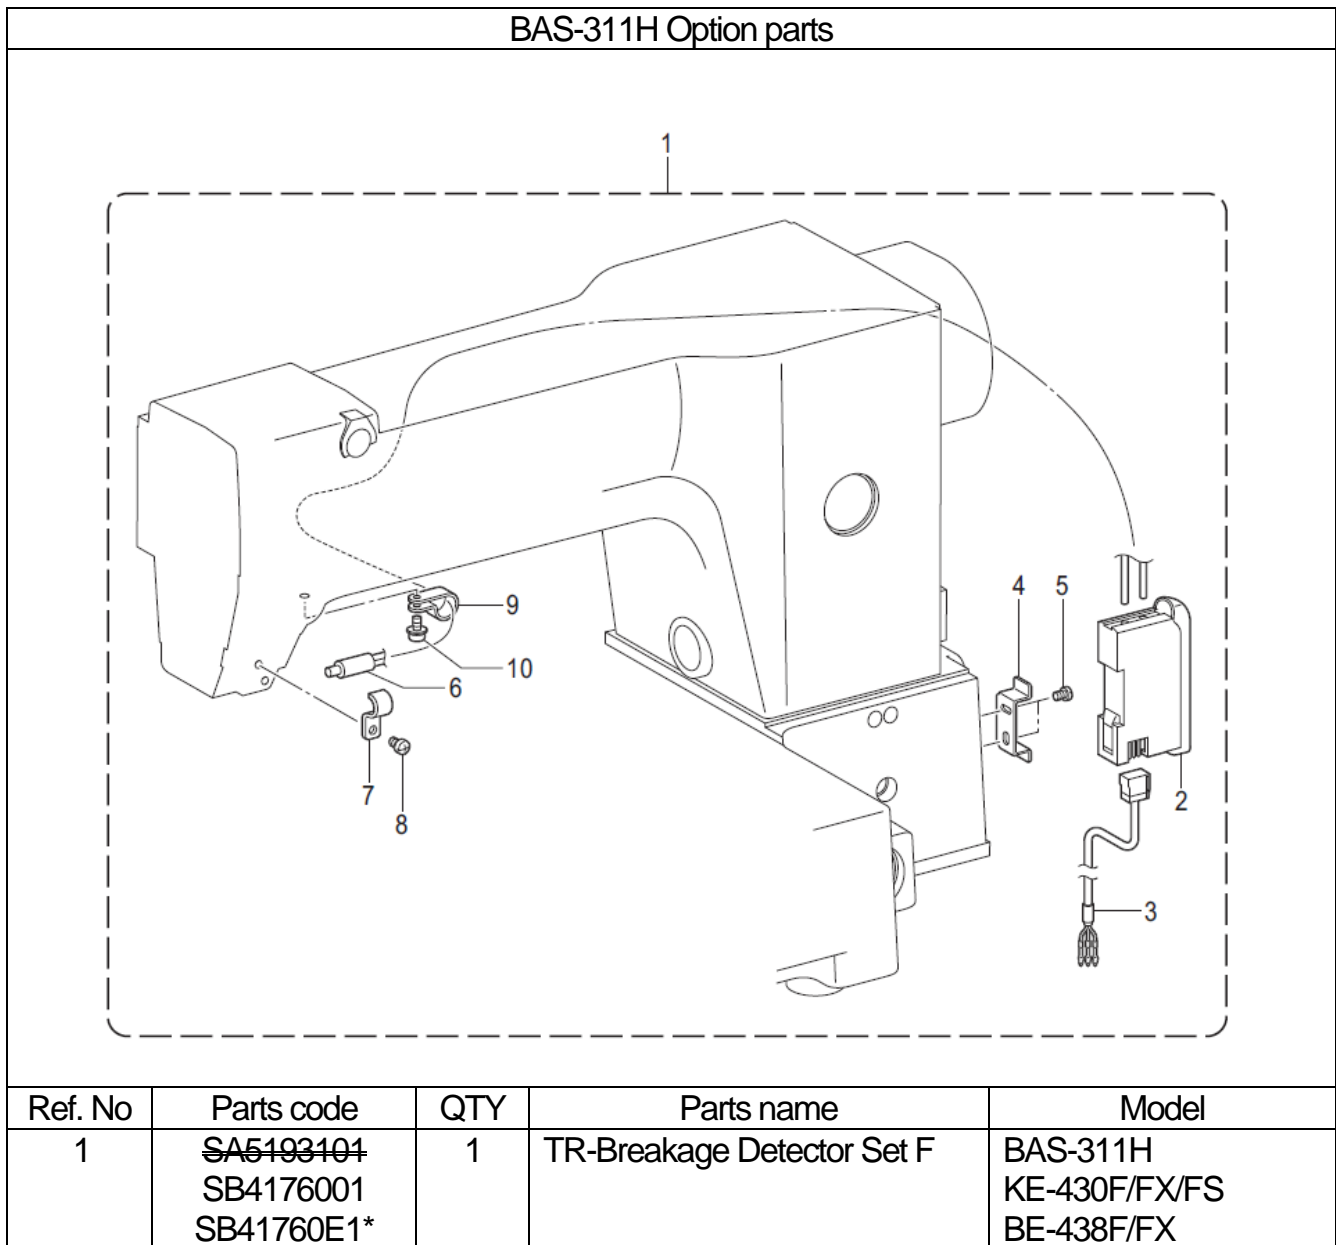

■ No. 2014-T003

■ Date: 2014/1

Model : BAS-311H, KE-430FX/430FS, BE-438F/FX

Title : Parts Book Correction(Thread Breakage Detector Set)

There was a wrong parts code in the parts book of BAS-311H as following.

*For Europe

■ No. 2014-T003

< 2/2 >

• BAS-311H

• KE-430F/FX/FS

• BE-438F/FX

*Please see the instruction manual of thread breakage detector set for detail.