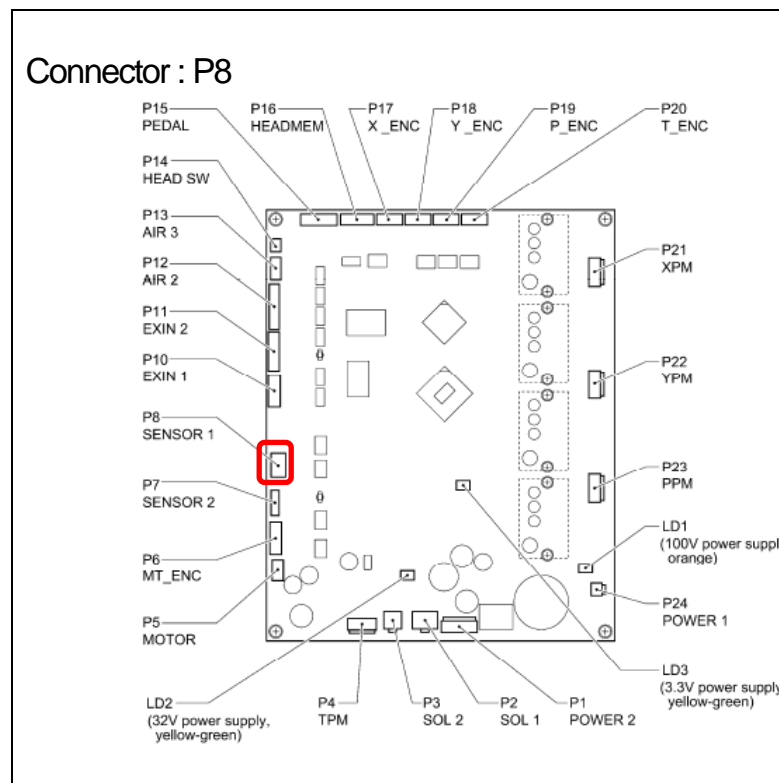

■ No. 2014-T003

■ Date: 2014/1

Model : BAS-311H, KE-430FX/430FS, BE-438F/FX

Title : Parts Book Correction(Thread Breakage Detector Set)

There was a wrong parts code in the parts book of BAS-311H as following.

*For Europe

■ No. 2014-T003

< 2/2 >

• BAS-311H

• KE-430F/FX/FS

• BE-438F/FX

*Please see the instruction manual of thread breakage detector set for detail.