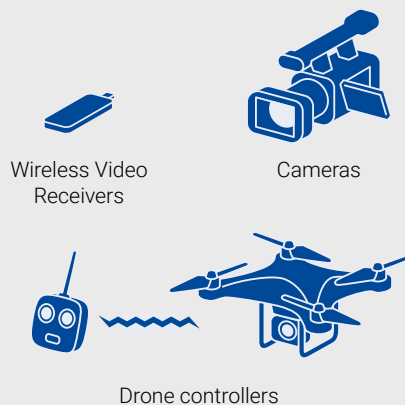

See what your drone sees in first-person view while you still comply with FAA Part 107 regulations on visual line-of-sight

## Full-sized Control Box

HDMI and micro-USB ports, intuitive controls, internal Li-ion battery

## Direct-view Head Display Unit

HD LCD, adjustable focus, articulated arm, opaque and translucent mirror options

Connect seamlessly to gear you already use, including:

Wireless Video Receivers

Cameras

Drone controllers