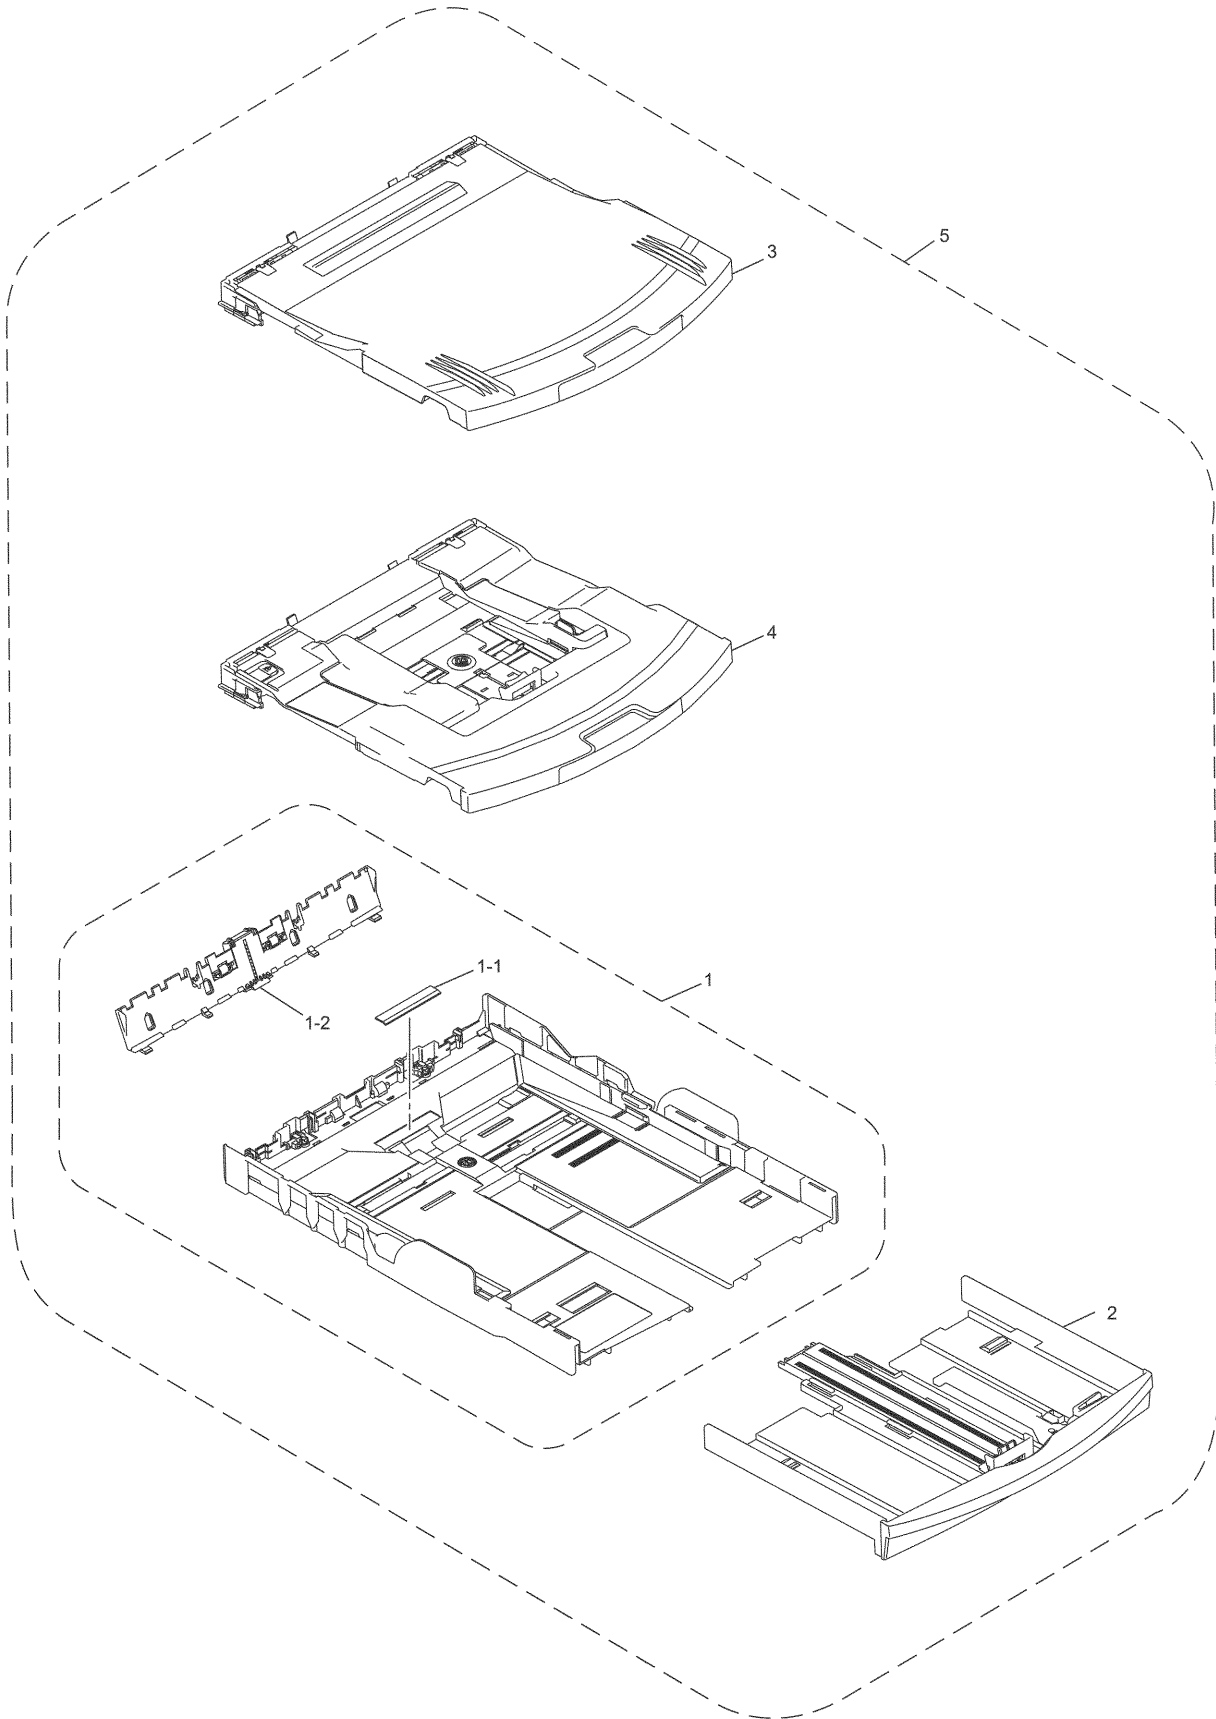

6 PAPER TRAY

List6(PAPER TRAY)

REF No.	CODE	QTY	DESCRIPTION	RECOMMEND	REMARKS
1	LP1243005	1	PAPER TRAY ASSY, GRAY(1735)		
1-1	LP1575001	1	BASE PAD		
1-2	LP1246001	1	BANK ASSY		
2	LP1256003	1	PAPER TRAY EXTENSION ASSY, GRAY(1581), DCP130C/MFC240C/MFC240CE		
2	LP1256005	1	PAPER TRAY EXTENSION ASSY, DCP330C/DCP540CN/DCP750CW/FAX2480C/FAX2580C/ MFC230C/MFC440CN/MFC660CN/MFC665CW/MFC665CWE/ MFC845CW		
3	LP1260005	1	PAPER TRAY COVER ASSY, GRAY(1735), DCP130C/FAX2480C/FAX2580C/MFC230C/MFC240C/MFC240CE		
4	LP1361005	1	PAPER TRAY COVER ASSY, GRAY(1735), DCP330C/DCP540CN/DCP750CW/MFC440CN/ MFC660CN/MFC665CW/MFC665CWE/MFC845CW		
5	LS2001001	1	PAPER TRAY ASSY1 (SP), DCP130C/MFC240C/MFC240CE	√	CHG
5	LS2001002	1	PAPER TRAY ASSY1 (SP), FAX2480C/FAX2580C/MFC230C	√	CHG
5	LS2006001	1	PAPER TRAY ASSY2 (SP), DCP330C/DCP540CN/DCP750CW/ MFC440CN/MFC660CN/MFC665CW/MFC665CWE/MFC845CW	√	CHG

8CAA01/03/05/10/
11/13/17/19/20/31/
33/35/37/40/41/43/
45/47/49
8CAE11/41

DCP130C/330C/540CN/750CW/
FAX2480C/2580C
MFC230C/240C/240CE/440CN/660CN/665CW/665CWE/845CW