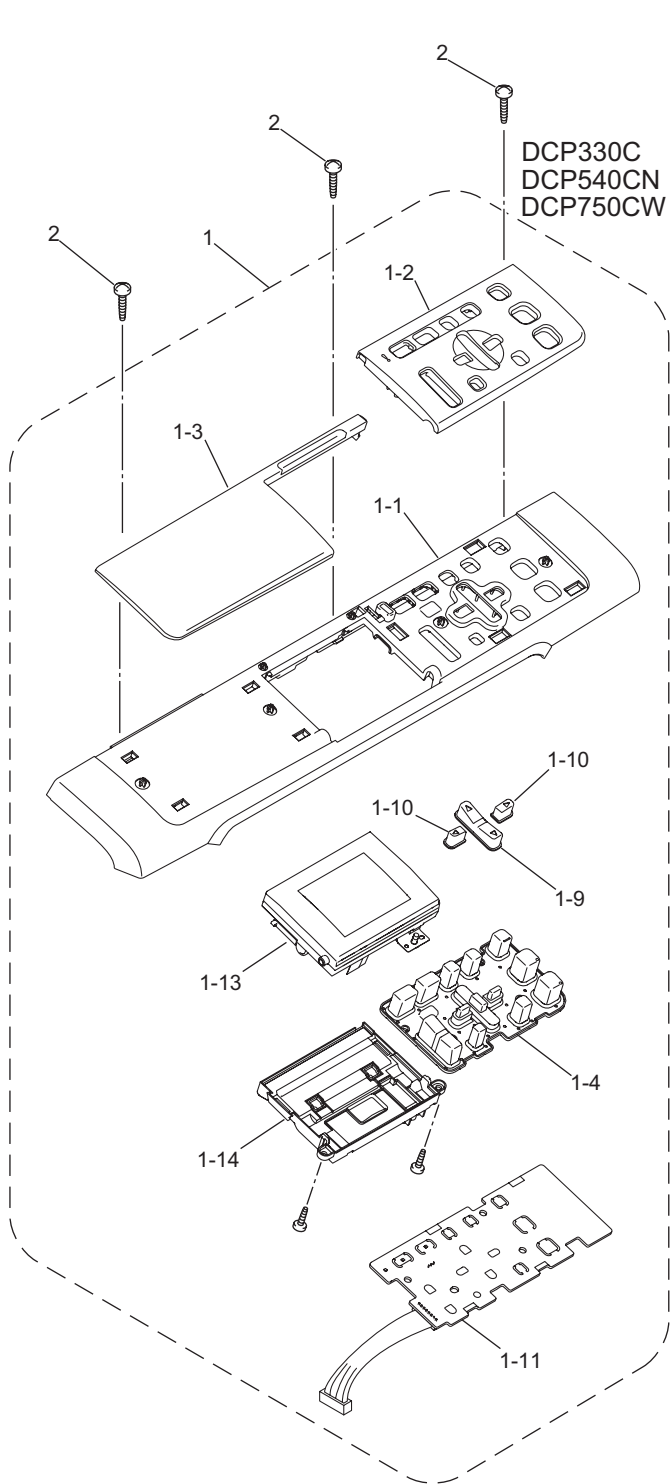

List7(COVER)

REF No.	CODE	QTY	DESCRIPTION	RECOMMEND	SYMBOL	REMARKS
25	LS4737001	1	CRADLE, MFC845CW FOR GER/UK/FRA/BEL/NLD/CHE/SPA/ITA/POR/ZAF/PND			chg
26	LG5474002	1	HOOK PCB ASSY, MFC660CN/MFC665CW/MFC665CWE/FAX2480C	√	B53K763	
27	LG6846001	1	WIRELESS PCB ASSY, DCP750CW/MFC665CW/MFC665CWE/MFC845CW			
28	LG5500001	1	BACKUP BATTERY, MFC660CN/MFC665CWE/MFC845CW, MFC665CW EXCEPT FOR OCE			
28	LG5500002	1	BACKUP BATTERY, MFC665CW FOR OCE			ADD
29	UF5745000	1	MJ COVER EXT, MFC240C/MFC440CN/MFC660CN/MFC845CW FOR GER/UK/FRA/BEL/AUS/ITA			
30	LP3822001	1	MEDIA COVER FILM, DCP330C/DCP540CN			
30	LP5318001	1	MEDIA COVER FILM 2, DCP750CW/MFC440CN/ MFC660CN/MFC665CWMFC665CWE//MFC845CW			add

8CAA01/03/05/10/
11/13/17/19/20/31/
33/35/37/40/41/43/
45/47/49
8CAE11/41

DCP130C/330C/540CN/750CW/
FAX2480C/2580C
MFC230C/240C/240CE/440CN/660CN/665CW/665CWE/845CW

8 PANEL1