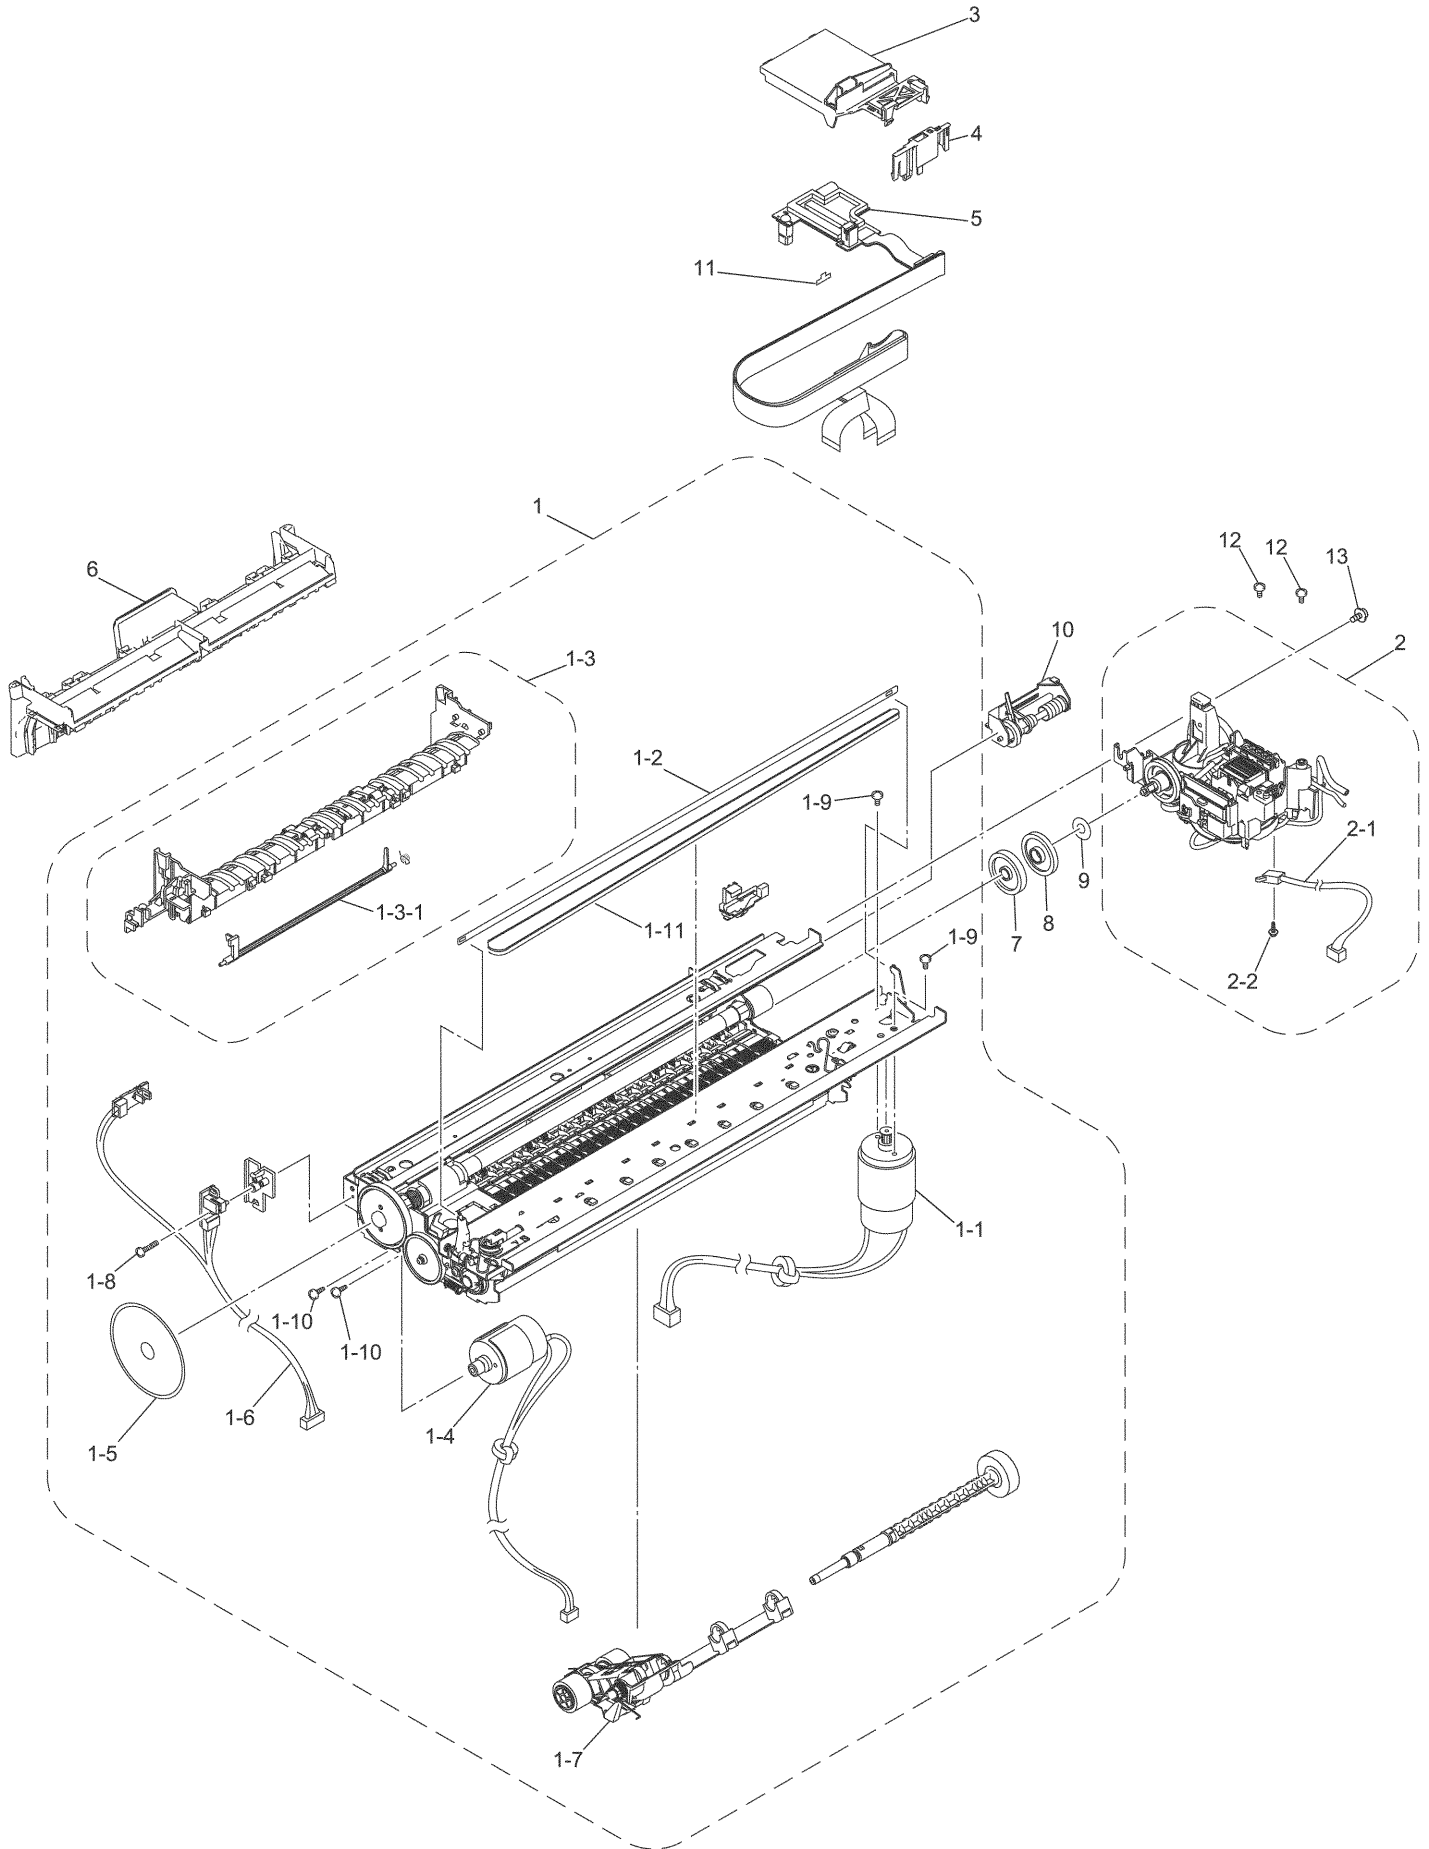

3 ENGINE

List3(ENGINE)

REF No.	CODE	QTY	DESCRIPTION	RECOMMEND	REMARKS
1	LP3524001	1	ENGINE UNIT ASSY (SP), DCP130C/FAX2480C/FAX2580C/MFC230C/MFC240C/MFC240CE		
1	LP5493001	1	ENGINE UNIT ASSY (SP), DCP330C/DCP540C/DCP750CW/ MFC440CN/MFC660CN/MFC665CW/MFC665CWE/MFC845CW		chg
1-1	LP1030001	1	CARRIAGE MOTOR ASSY		
1-2	LP1034001	1	CR ENCODER STRIP		
1-3	LP3848005	1	INNER CHUTE ASSY		chg
1-3-1	LP1059001	1	REGISTRATION SENSOR ACTUATOR		
1-4	LP1076001	1	PAPER FEED MOTOR ASSY		
1-5	LP1471001	1	PF ENCODER DISK		
1-6	LG6762001	1	PF ENCODER/REGISTRATION SENSOR HARNESS		
1-7	LP1088001	1	PAPER PULL-IN ROLLER HOLDER ASSY		
1-8	000021206	1	SCREW BIND M2X12		
1-9	000300606	2	SCREW BIND M3X6		
1-10	000260406	2	SCREW BIND M2.6X4		
1-11	LP1033001	1	TIMING BELT		add
2	LP3530001	1	MAINTENANCE UNIT ASSY (SP)		
2-1	LG6721001	1	PURGE CAM SWITCH HARNESS ASSY		
2-2	LF7138001	1	TAPTITE PAN2 1.7X8		
3	~~LP1146001~~	4	~~HEAD COVER ASSY, EXCEPT FOR MFC230C~~		DEL
3	LP5946001	1	HEAD COVER ASSY		
4	LP1148001	1	FFC SUPPORT		
5	LP3532001	1	CARRIAGE PCB UNIT ASSY (SP)		
6	LP1154005	1	JAM CLEAR COVER ASSY, GRAY(1735)		
7	LP1933001	1	SF CHANGEOVER GEAR		
8	LP1934001	1	HS CHANGEOVER GEAR		
9	LP3494001	1	HS GEAR PLATE, EXCEPT FOR MFC230C/MFC240CE/MFC665CWE		
10	LP1102001	1	MODE SWITCHING LEVER & CLUTCH GEAR ASSY		
11	LP3422001	1	SPACER FILM(*), EXCEPT FOR MFC230C/MFC240CE/MFC665CWE		
12	085310816	2	TAPTITE BIND B M3X8		
13	087320616	1	TAPTITE CUP S M3X6		

(*)If your machine's belt grip of HEAD HOLDER has 3 cogs,
you need to order SPACER FILM

(*)If your machine's belt grip of HEAD HOLDER has 4 cogs,
you do NOT need to order SPACER FILM

8CAA01/03/05/10/
11/13/17/19/20/31/
33/35/37/40/41/43/
45/47/49
8CAE11/41

DCP130C/330C/540CN/750CW/
FAX2480C/2580C
MFC230C/240C/240CE/440CN/660CN/665CW/665CWE/845CW