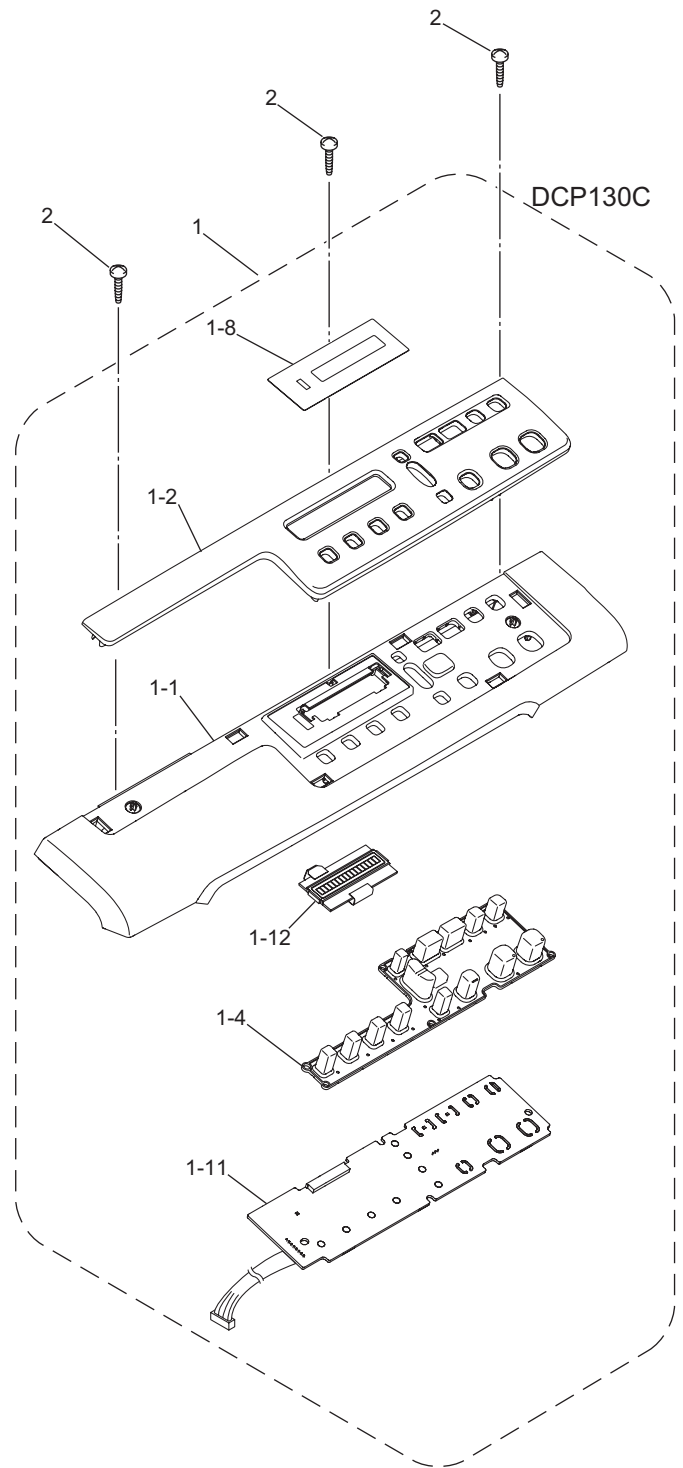

List7(COVER)

REF No.	CODE	QTY	DESCRIPTION	RECOMMEND	SYMBOL	REMARKS
25	LS4737001	1	CRADLE, MFC845CW FOR GER/UK/FRA/BEL/NLD/CHE/SPA/ITA/POR/ZAF/PND			chg
26	LG5474002	1	HOOK PCB ASSY, MFC660CN/MFC665CW/MFC665CWE/FAX2480C	√	B53K763	
27	LG6846001	1	WIRELESS PCB ASSY, DCP750CW/MFC665CW/MFC665CWE/MFC845CW			
28	LG5500001	1	BACKUP BATTERY, MFC660CN/MFC665CWE/MFC845CW, MFC665CW EXCEPT FOR OCE			
28	LG5500002	1	BACKUP BATTERY, MFC665CW FOR OCE			ADD
29	UF5745000	1	MJ COVER EXT, MFC240C/MFC440CN/MFC660CN/MFC845CW FOR GER/UK/FRA/BEL/AUS/ITA			
30	LP3822001	1	MEDIA COVER FILM, DCP330C/DCP540CN			
30	LP5318001	1	MEDIA COVER FILM 2, DCP750CW/MFC440CN/ MFC660CN/MFC665CWMFC665CWE//MFC845CW			add

8CAA01/03/05/10/
11/13/17/19/20/31/
33/35/37/40/41/43/
45/47/49
8CAE11/41

DCP130C/330C/540CN/750CW/
FAX2480C/2580C
MFC230C/240C/240CE/440CN/660CN/665CW/665CWE/845CW

8 PANEL1