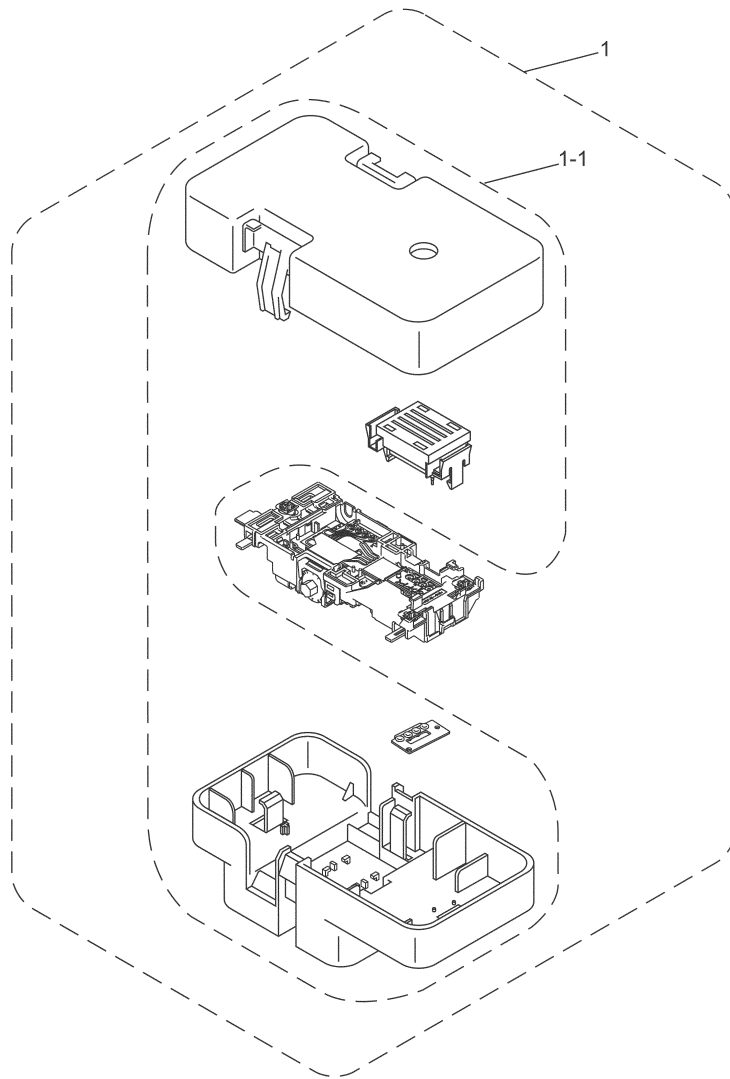

8CAA01/03/05/10/
11/13/17/19/20/31/
33/35/37/40/41/43/
45/47/49
8CAE11/41

DCP130C/330C/540CN/750CW/
FAX2480C/2580C
MFC230C/240C/240CE/440CN/660CN/665CW/665CWE/845CW

5 HEAD

List5(HEAD)

REF No	CODE	QTY	DESCRIPTION	RECOMMEND	REMARKS
1	LK2179001	1	HEAD/CARRIAGE UNIT SUPPLY ASSY (without CARRIAGE PCB ASSY)		
1-1	LK2491001	1	PROTECTOR PARTS SUPPLY ASSY(SP)		add