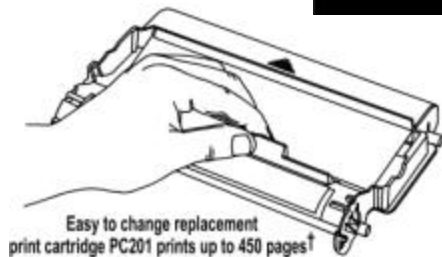

Other Standard Features

- Fax Forwarding, Paging and Remote Retrieval
- Navigation keys for menus, options and index dialing
- Telephone Handset
- Answering Machine Interface
- 64 Shade Gray Scale for Photo Transmission
- "Smoothing" Enhanced Image Resolution
- Multiple Resolution Transmission
- Enhanced Remote Activation
- Auto Redial
- Electronic Cover Page
- Help List printing
- Search stored Auto Dial Numbers alphabetically
- Auto reduction of incoming faxes

**200 SHEET
PAPER CAPACITY**