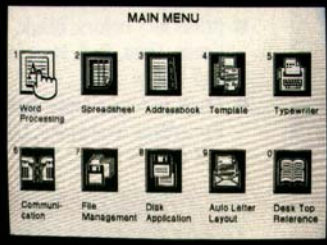

INK JET WORD PROCESSOR WITH COLOR PRINTING

Color WhisperWriter™ wp-7700cj

Create stylized reports, presentations, newsletters and brochures by combining multiple type styles, fonts, colors and sizes into a single document.

COLOR
INK JET

FAST
QUIET
AFFORDABLE

- 14" Super Flat Black and White CRT Display
- 3.5" 1.44 MB Disk Drive
- Icon Main Menu
- Full Function Word Processing
- Spreadsheets
- Addressbook
- Desktop Reference Dictionary/Thesaurus

FOR MORE INFORMATION PLEASE CALL THE BROTHER FAX-BACK™ SYSTEM 1-800-521-2846 OR VISIT OUR WEB SITE AT <http://www.brother.com>

THE ULTIMATE HOME OFFICE COMPANY

We're at your side.

brother