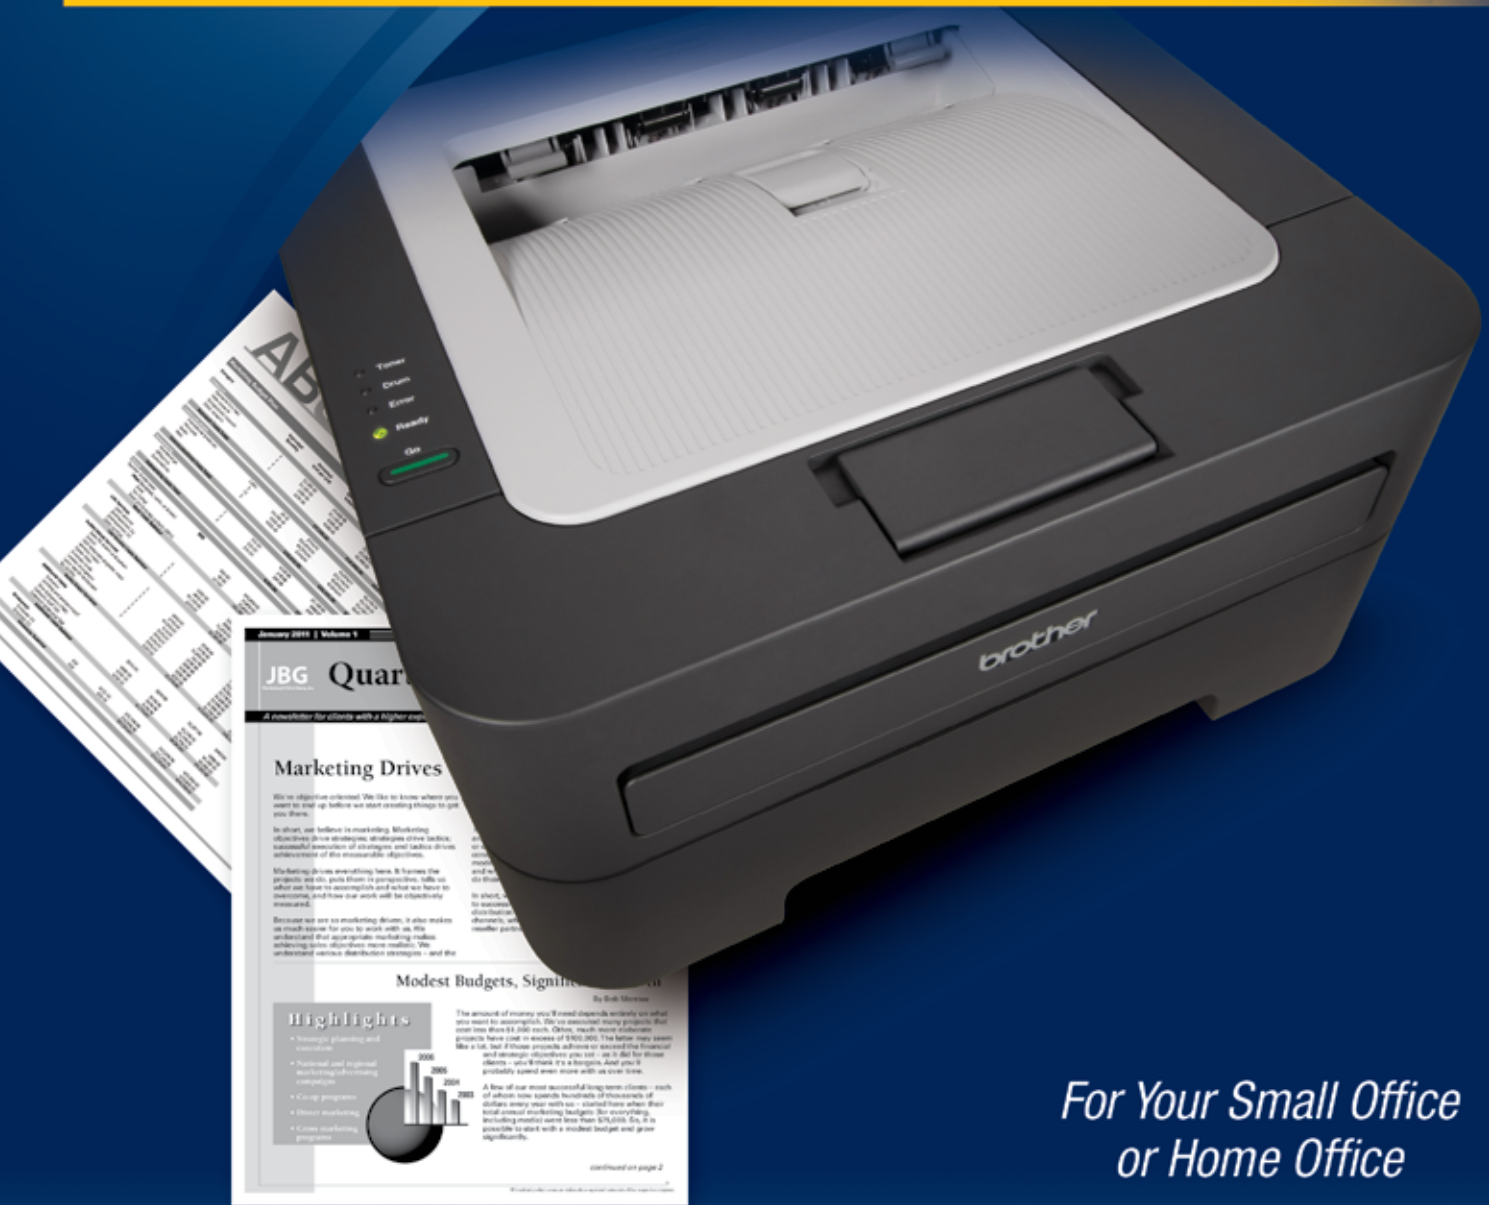

# HL-2230

# Personal Laser Printer

*For Your Small Office  
or Home Office*

**brother**<sup>®</sup>  
at your side

## HL-2230 Compact, Personal Laser Printer

This monochrome laser printer is designed for homes or home offices. It offers a fast print speed and high-quality output for quickly producing professional-looking letters, reports, spreadsheets and other documents. In addition, its stylish, space-saving design fits virtually anywhere and complements any environment. Affordable to own and operate, the HL-2230 uses a high-yield replacement toner cartridge\* to help reduce your operating costs.

### Key Features at a Glance:

- Prints up to 24ppm
- Up to 2400 x 600 dpi resolution
- Adjustable, 250-sheet capacity paper tray for letter or legal size paper
- Straight through paper path via manual feed slot for thicker media
- Toner Save mode for less critical business documents
- 8MB memory
- Hi-Speed USB 2.0 interface