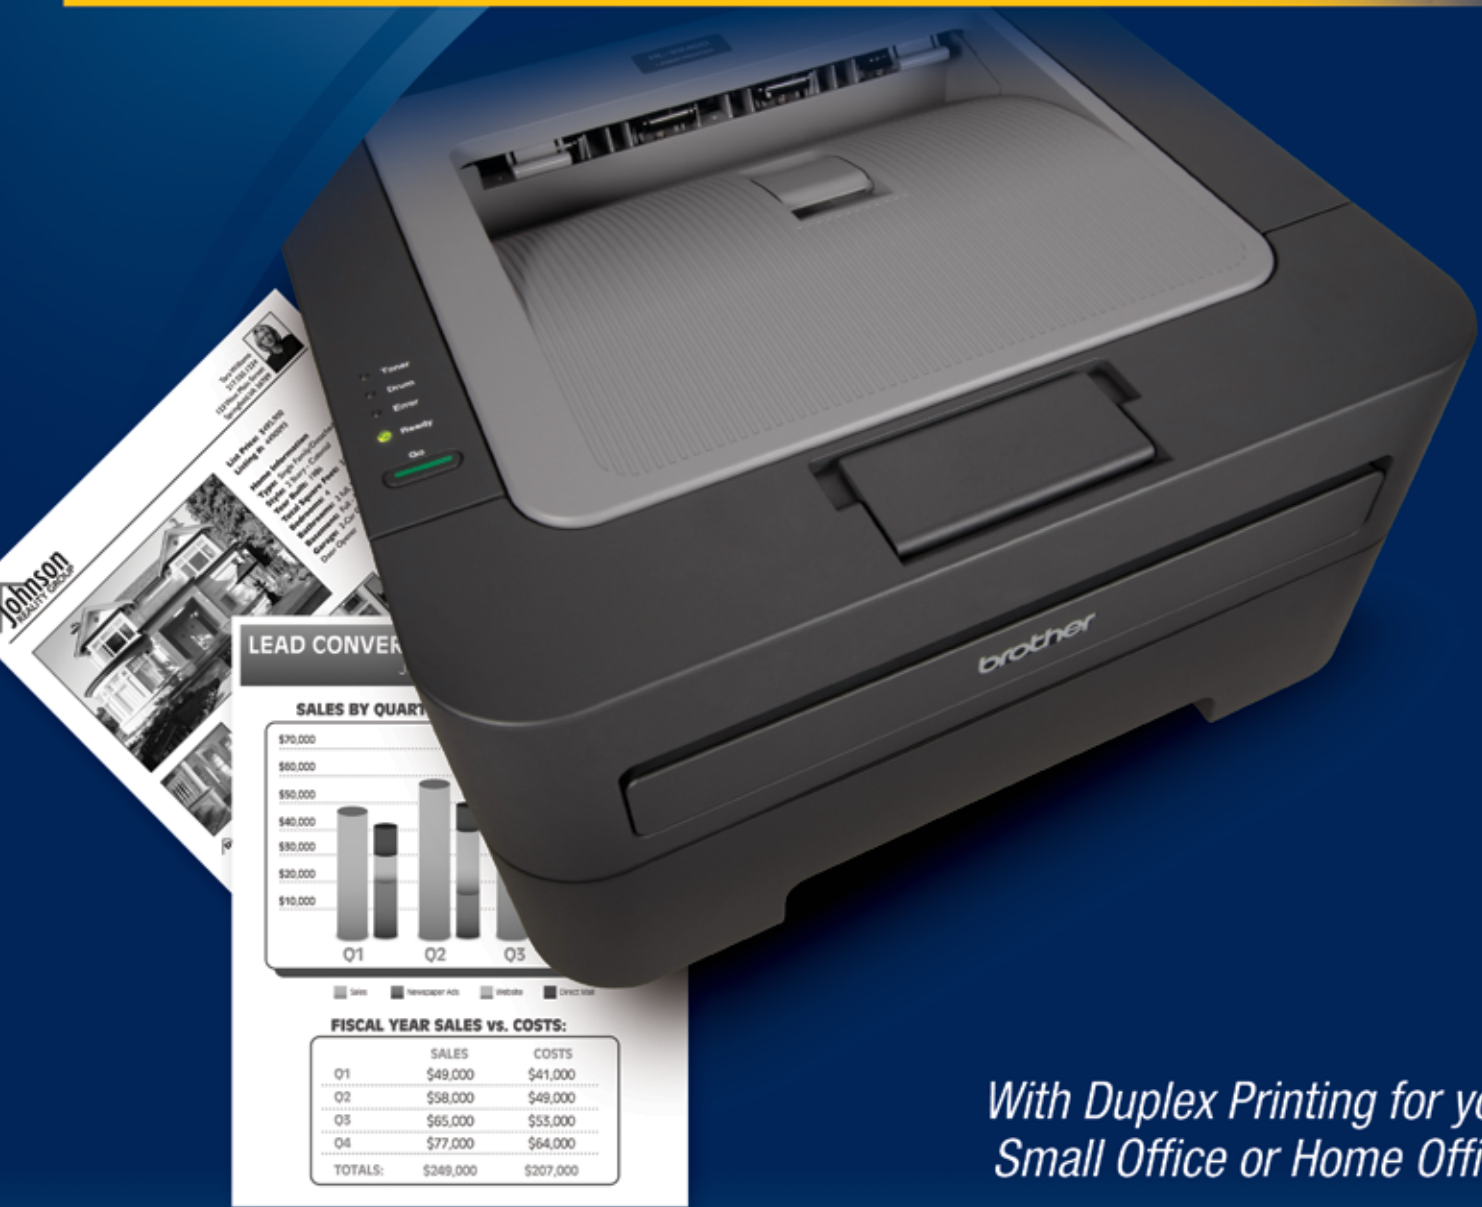

## Personal Laser Printer

*With Duplex Printing for your  
Small Office or Home Office*

**brother**<sup>®</sup>  
at your side

## HL-2240d Compact Laser Printer with Duplex Printing

This monochrome laser printer is designed for small offices or home offices and features automatic duplex for printing two-sided documents with ease. Offering a fast print speed and high-quality output, it quickly produces professional-looking letters, reports, spreadsheets and other documents. In addition, its stylish, space-saving design fits virtually anywhere and complements any environment. Affordable to own and operate, the HL-2240d uses a high-yield replacement toner cartridge\* to help reduce your operating costs.

### Key Features at a Glance:

- Prints up to 24ppm
- Automatic duplex (two-sided) printing
- Up to 2400 x 600 dpi resolution
- Adjustable, 250-sheet capacity paper tray for letter or legal size paper
- Straight through paper path via manual feed slot for thicker media
- Toner Save mode for less critical business documents
- 8MB memory
- Hi-Speed USB 2.0 interface