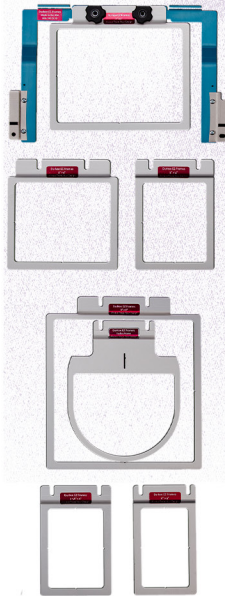

Take your Side Hustle to the next level with

SIDE HUSTLE SEMI-PRO

ACCESSORY BUNDLE

PR6ACCBNDL

Pair this accessory bundle with the PR680W machine for the ultimate experience. ^

PR Stand
PRNSTD2

Durkee 7-PC EZ Frames
SAEZ7MN

Entrepreneur W
PR680W

Universal Cap Frame Set
PRCF5

^Machine sold separately.

FINANCING AVAILABLE*

when purchased with the PR680W machine.

brother
at your side

ARE YOU READY TO TAKE YOUR EMBROIDERY PASSION TO THE NEXT LEVEL?

Side Hustle Semi-Pro Accessory Bundle (PR6ACCBNDL) Includes:

PR Stand

Designed for use with the PR680W, this attractive metal stand helps provide a stable base for your machine.

- Wide table area with rounded edges
- Extra storage for all your large frames
- Secures to your machine with locks to resist vibration while in use
- Locking wheels allow for easy moving and transportation
- Height-adjustable legs
- Space for the cap frame, which is ideal for prepping hats for embroidery
- Large shelf has supportive dividers for convenient hoop storage, and storage for accessories, instruction books and small supplies

PRNSTD2

Universal Cap Frame Set

Patent-Pending Industry-First 'Scratch-Free' Universal Cap Frame Embroider more types of hats than before with the easy-to-use 'scratch-free' cap frame. Stitch an industry-leading 35% closer to the brim (6-10mm), depending on the cap.