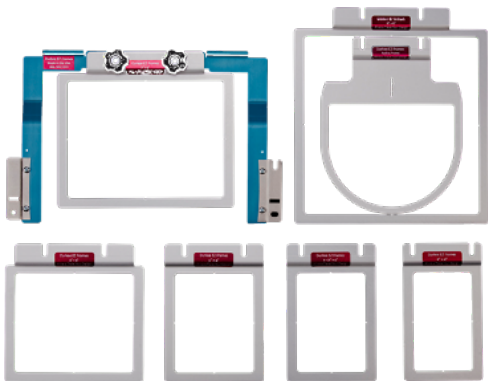

Side Hustle Semi-Pro Accessory Bundle (PR6ACCBNDL) Includes:

PR Stand

Designed for use with the PR680W, this attractive metal stand helps provide a stable base for your machine.

- Wide table area with rounded edges
- Extra storage for all your large frames
- Secures to your machine with locks to resist vibration while in use
- Locking wheels allow for easy moving and transportation
- Height-adjustable legs
- Space for the cap frame, which is ideal for prepping hats for embroidery
- Large shelf has supportive dividers for convenient hoop storage, and storage for accessories, instruction books and small supplies

PRNSTD2

Universal Cap Frame Set

Patent-Pending Industry-First 'Scratch-Free' Universal Cap Frame Embroider more types of hats than before with the easy-to-use 'scratch-free' cap frame. Stitch an industry-leading 35% closer to the brim (6-10mm), depending on the cap.

- Includes: One Universal Cap Frame, Hooping Jig and Driver
- Easy to attach and release
- Durable, soft plastic construction

PRCF5

Durkee 7-Piece EZ Frames Combo Pack

Simple, yet effective way to hoop your more difficult-to-hoop items. Frames hold your fabric in place with our adhesive stabilizer and start stitching.

- Stitch comfortably up to 1,000 stitches per minute
- Durable frames with 3/16" anodized aluminum
- 7-piece set comes with the Main Attachment Arm, (1) 2" x 4", (1) 2.5" x 4", (1) 3" x 4", (1) 5" x 4", (1) 7" x 5", and (1) 8" x 8" hoops, and Cap Back/Radius frame
- Comes with Durkee's limited lifetime replacement warranty
- Adhesive stabilizer, SA5820 or SA5815 is required. Additional purchase required