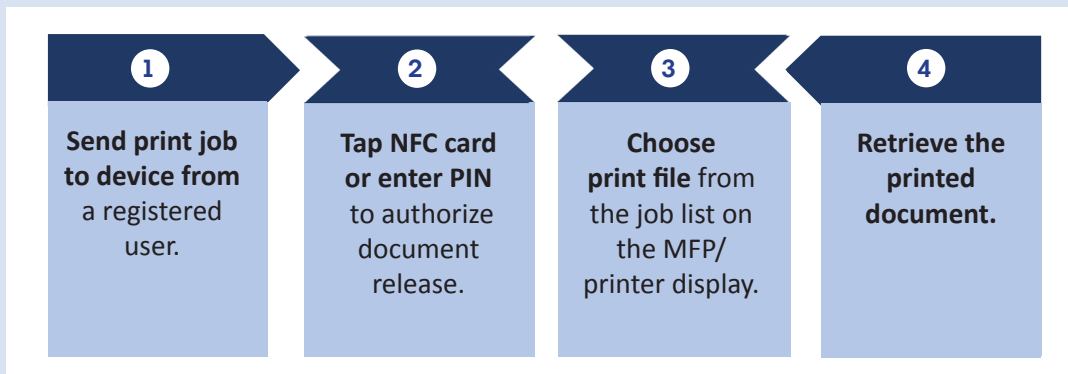

PRINT SOLUTIONS

Secure Printing

brother
at your side

SOLUTIONS
& SERVICES
PORTFOLIO

PaperCutMF®

nddPrint

	Secure Print	Secure Print+	Cloud Secure Print	Active Directory Print Release	Kofax ControlSuite	PaperCut MF	nddPrint 360
Secure Job Release	✓	✓	✓	✓	✓	✓	✓
Authorization Method¹	PIN	NFC / PIN (associated with login user name)	PIN	Active Directory sign-in information	NFC / HID³ / PIN / Active Directory sign-in information	NFC / HID³ / PIN	NFC / HID³ / PIN
Rules Based Printing					✓	✓	✓
Displays Job List		✓			✓	✓	✓
Job Storage Location	Device	Device	Brother Cloud (encrypted)	Server / Cloud	Server / Cloud	Server / Cloud	Server / Cloud
Mobile Print Location			✓		✓	✓	✓
Availability	Built-in Solution	Brother Value Service MSRP: $149.99 SKU: BRSP	Built-in Solution	Built-in Solution	Integrated Partner³	Integrated Partner³	Integrated Partner³

Secure Print+

Simple on-demand printing

Secure Print+ offers a secured printing environment via an easy user profile setup, and management using Secure Function Lock. This is a cost-effective solution that does not require a server network or print management middleware.

Sensitive documents are printed only when the assigned users on the device are ready to release them. Multiple layers of authentication include print job release via NFC card for devices with an integrated NFC card reader¹, as well as PIN authentication.

Secure Print+

¹ Not compatible with all NFC formats. For a list of compatible NFC formats, see manufacturer's specifications.

² Requires Internet connection.

³ Requires additional purchase.