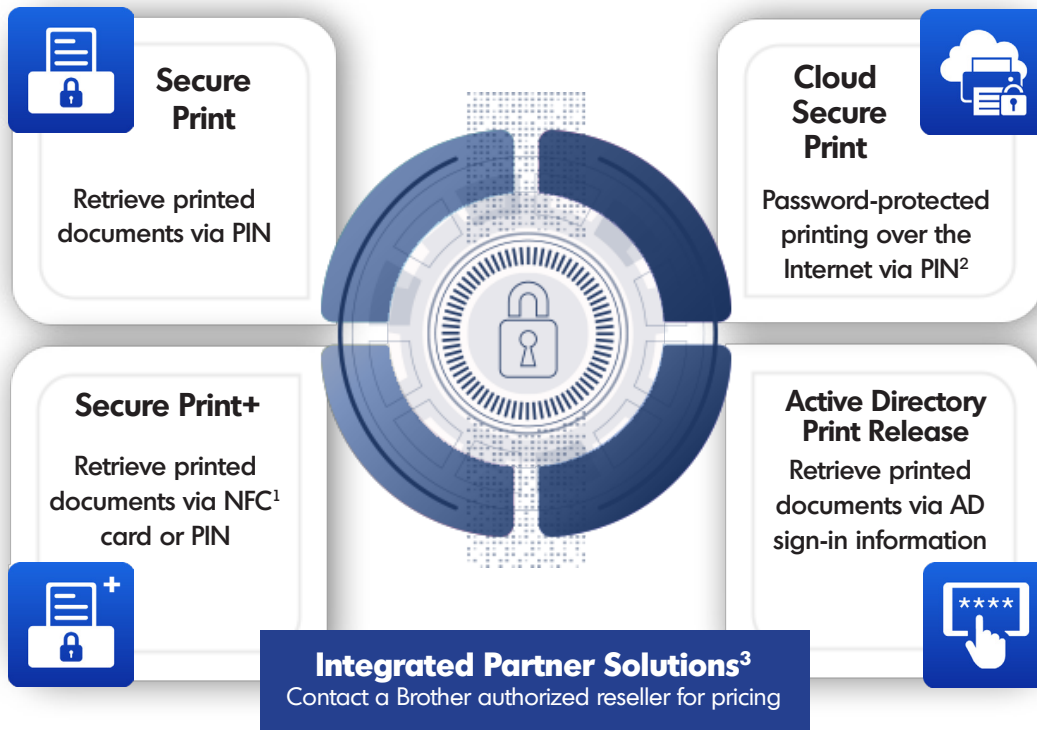

PRINT SOLUTIONS

Secure Printing

SOLUTIONS & SERVICES PORTFOLIO

Safeguarding printed documents is a critical requirement. Brother printers and MFPs offer secure printing solutions that address these needs. Help protect confidential or sensitive documents while meeting document-handling guidelines and regulations.

Secure printing solutions are ideal for environments that need to ensure the security of printed data. Brother offers a variety of solutions that do not require a sophisticated server network or print management middleware, as well as partners that offer more powerful solutions if required.

PaperCut MF

PaperCut MF

Integrated solution to retrieve printed documents using the built-in NFC card reader¹, no external release stations required. Also supports external third-party card readers³.

KOFAX

Kofax ControlSuite

Solution to actively manage, secure, and govern virtually every aspect of information distribution. Mitigate security risks by enforcing user-centric print and capture policies.

nddPrint